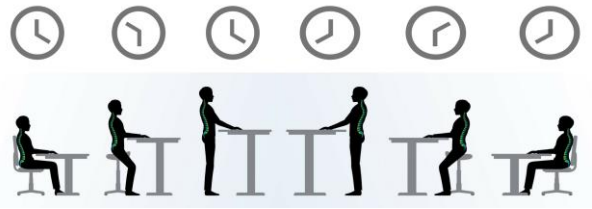

THE GEN-H

GEN-H is an electric lift height adjustable desk system that allows you to move from a sitting work desk to a standing work desk at the touch of a button.

GEN-H features electronically synchronized dual motor technology that quietly adjusts the desk top from 690mm to 1170mm in 15 seconds.

Available as a stand-alone desks, in back to back or side by side clusters with dividing screens. GEN-H is available in thousands of finishes sizes and styles.

BURNING CALORIES

A 2013 study showed that using a standing desk caused the heart to beat an average of ten beats faster per minute than when sitting. This equates to an additional fifty calories an hour burnt. A 2012 study comparing young adults using sitting and standing desks found that standing desk users burned 20.4 additional calories per hour. Given an average of three hours of standing per day, five days per week, this would equate to burning an extra 306 to 750 calories per week.