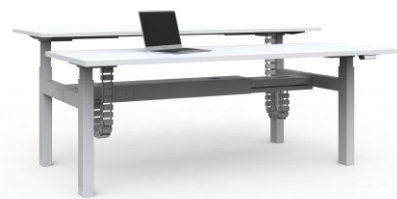

**Single desk**

750mm Deep  
1500/1600/1800/2100 – mm  
Width

**L Shape desk**

750mm Deep  
1500/1600/1800/2100 – mm  
Width

**Back to back desks**

750mm Deep  
1500/1600/1800/2100 – mm  
Width

**Frame powder coat finish**