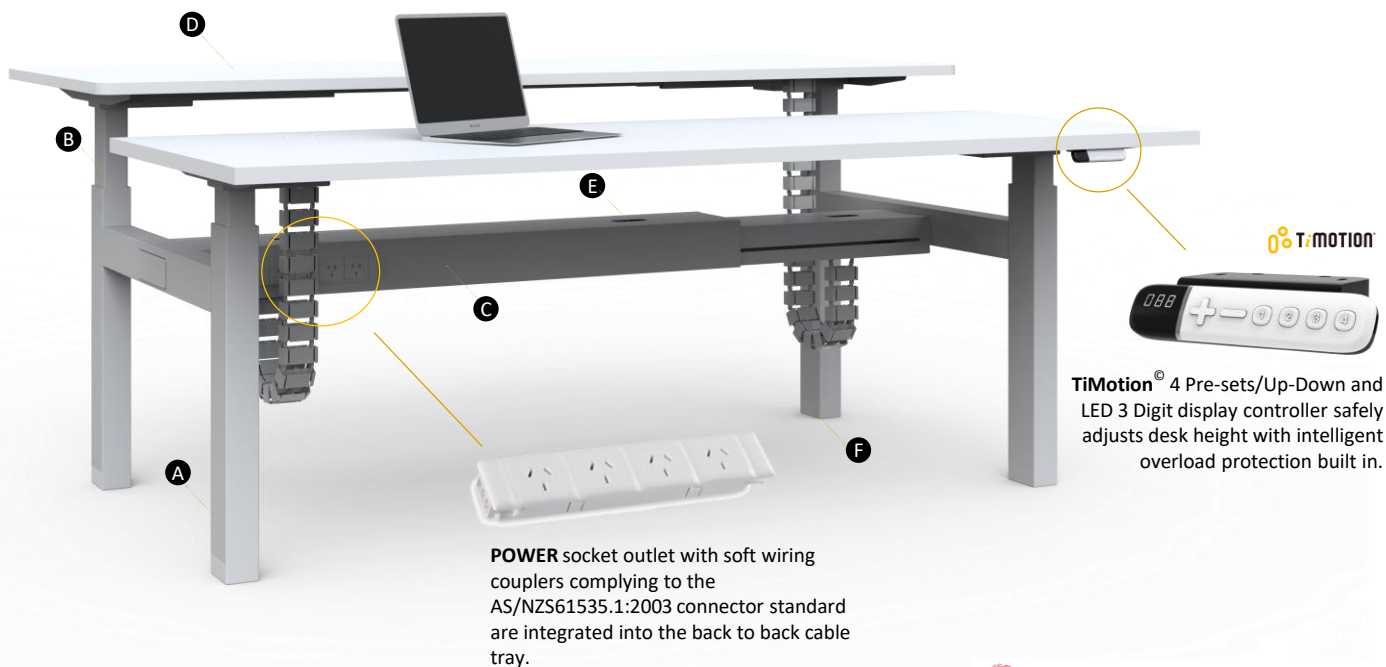

GEN-H INDETAIL

more images at <http://www.diami.com.au>

- A. Sturdy rectangle profile upright with 28mm/s stroke speed
- B. Quiet telescopic raiser noise rated to $\leq 55\text{Db}$ (**Dual motor**)
- C. Telescopic cable tidy tray (Underdesk basket for Single and L-shape)
- D. Scratch resistant worktop with 120kgs load rating
- E. Cable access cut out
- F. Floor levellers

750mm Deep
1500/1600/1800/2100 – mm
Width